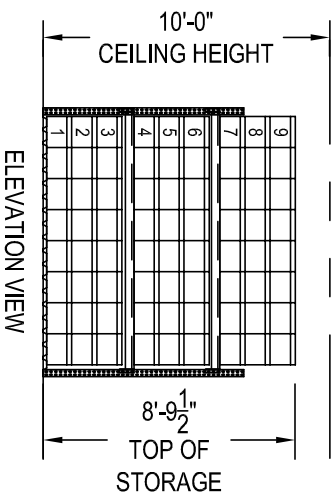

PLAN VIEW

1.2 CUBIC FOOT CARTON CAPACITY: 1,440  
 TOTAL CUBIC CAPACITY: 1,728

\* APPROXIMATE INSIDE DIMENSIONS SHOWN. PLEASE ADVISE EXACT INSIDE DIMENSIONS AND CONFIRM CEILING HEIGHT.

**R E B** STORAGE SYSTEMS INTERNATIONAL  
 4556 W. GRAND AVENUE - CHICAGO, IL 60639

TO ORDER CALL (800) 252-5955

20'-0" x 20'-0" STORAGE ROOM WITH 10'-0" CEILING

**NOTE**

THIS IS AN ARCHITECTURAL DESIGN DRAWING. VERIFY ALL DIMENSIONS PRIOR TO CONSTRUCTION. FINAL DESIGN MAY VARY. THIS DRAWING AND DESIGN IS THE PROPERTY OF REB STORAGE SYSTEMS INT'L, CHICAGO, IL. AND IS CONFIDENTIAL. IT MUST NOT BE LOANED, COPIED OR OTHERWISE COMMUNICATED TO A THIRD PARTY WITHOUT PERMISSION AND IS SUBJECT TO RECALL AT ANY TIME.