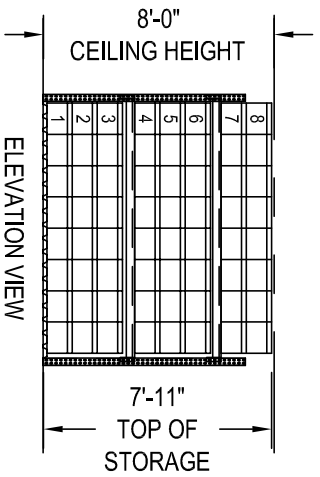

PLAN VIEW

1.2 CUBIC FOOT CARTON CAPACITY: 1,000  
 TOTAL CUBIC CAPACITY: 1,200

\* APPROXIMATE INSIDE DIMENSIONS SHOWN. PLEASE ADVISE EXACT INSIDE DIMENSIONS AND CONFIRM CEILING HEIGHT.

**R E B STORAGE SYSTEMS INTERNATIONAL**  
 4556 W. GRAND AVENUE - CHICAGO, IL 60639

TO ORDER CALL (800) 252-5955

10'-0" X 30'-0" STORAGE ROOM WITH 8'-0" CEILING

**NOTE**

THIS IS AN ARCHITECTURAL DESIGN DRAWING. VERIFY ALL DIMENSIONS PRIOR TO CONSTRUCTION. FINAL DESIGN MAY VARY. THIS DRAWING AND DESIGN IS THE PROPERTY OF REB STORAGE SYSTEMS INT'L, CHICAGO, IL, AND IS CONFIDENTIAL. IT MUST NOT BE LOANED, COPIED OR OTHERWISE COMMUNICATED TO A THIRD PARTY WITHOUT PERMISSION AND IS SUBJECT TO RECALL AT ANY TIME.