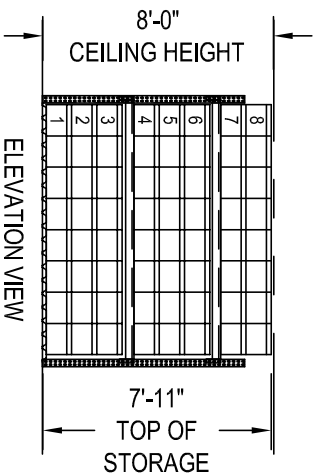

PLAN VIEW

ELEVATION VIEW

1.2 CUBIC FOOT CARTON CAPACITY: 840
TOTAL CUBIC CAPACITY: 1,008

* APPROXIMATE INSIDE DIMENSIONS SHOWN. PLEASE ADVISE EXACT INSIDE DIMENSIONS AND CONFIRM CEILING HEIGHT.

R E B STORAGE SYSTEMS INTERNATIONAL
 4556 W. GRAND AVENUE - CHICAGO, IL 60639

TO ORDER CALL (800) 252-5955

10'-0" X 25'-0" STORAGE ROOM WITH 8'-0" CEILING

NOTE

THIS IS AN ARCHITECTURAL DESIGN DRAWING. VERIFY ALL DIMENSIONS PRIOR TO CONSTRUCTION. FINAL DESIGN MAY VARY. THIS DRAWING AND DESIGN IS THE PROPERTY OF REB STORAGE SYSTEMS INT'L, CHICAGO, IL. AND IS CONFIDENTIAL. IT MUST NOT BE LOANED, COPIED OR OTHERWISE COMMUNICATED TO A THIRD PARTY WITHOUT PERMISSION AND IS SUBJECT TO RECALL AT ANY TIME.