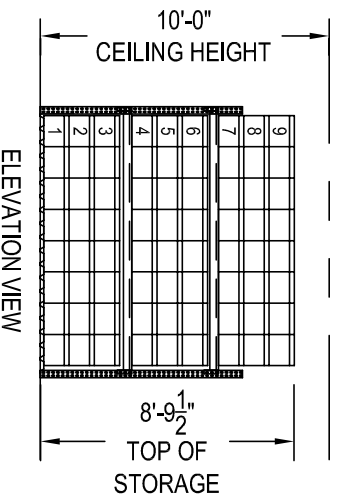

PLAN VIEW

ELEVATION VIEW

1.2 CUBIC FOOT CARTON CAPACITY: 945
TOTAL CUBIC CAPACITY: 1,134

* APPROXIMATE INSIDE DIMENSIONS SHOWN. PLEASE ADVISE EXACT INSIDE DIMENSIONS AND CONFIRM CEILING HEIGHT.

R E B STORAGE SYSTEMS INTERNATIONAL
 4556 W. GRAND AVENUE - CHICAGO, IL 60639

TO ORDER CALL (800) 252-5955

10'-0" x 25'-0" STORAGE ROOM WITH 10'-0" CEILING

NOTE

THIS IS AN ARCHITECTURAL DESIGN DRAWING. VERIFY ALL DIMENSIONS PRIOR TO CONSTRUCTION. FINAL DESIGN MAY VARY. THIS DRAWING AND DESIGN IS THE PROPERTY OF REB STORAGE SYSTEMS INT'L, CHICAGO, IL. AND IS CONFIDENTIAL. IT MUST NOT BE LOANED, COPIED OR OTHERWISE COMMUNICATED TO A THIRD PARTY WITHOUT PERMISSION AND IS SUBJECT TO RECALL AT ANY TIME.