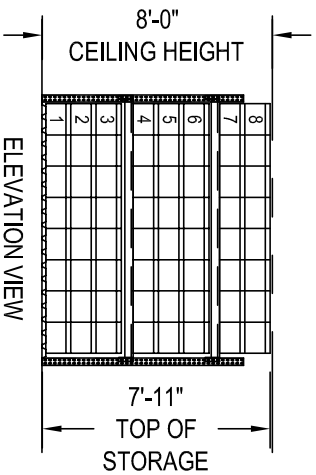

PLAN VIEW

1.2 CUBIC FOOT CARTON CAPACITY: 640
TOTAL CUBIC CAPACITY: 768

* APPROXIMATE INSIDE DIMENSIONS SHOWN. PLEASE ADVISE EXACT INSIDE DIMENSIONS AND CONFIRM CEILING HEIGHT.

R E B STORAGE SYSTEMS INTERNATIONAL
 4556 W. GRAND AVENUE - CHICAGO, IL 60639

TO ORDER CALL (800) 252-5955

10'-0" x 20'-0" STORAGE ROOM WITH 8'-0" CEILING

NOTE

THIS IS AN ARCHITECTURAL DESIGN DRAWING. VERIFY ALL DIMENSIONS PRIOR TO CONSTRUCTION. FINAL DESIGN MAY VARY. THIS DRAWING AND DESIGN IS THE PROPERTY OF REB STORAGE SYSTEMS INT'L, CHICAGO, IL. AND IS CONFIDENTIAL. IT MUST NOT BE LOANED, COPIED OR OTHERWISE COMMUNICATED TO A THIRD PARTY WITHOUT PERMISSION AND IS SUBJECT TO RECALL AT ANY TIME.