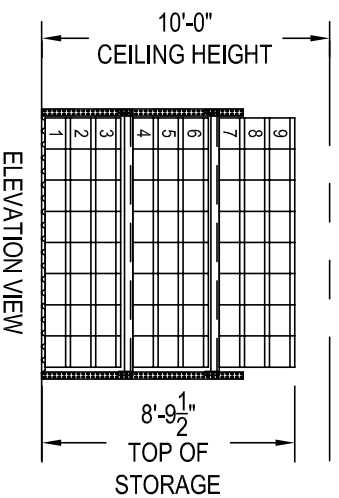

PLAN VIEW

ELEVATION VIEW

1.2 CUBIC FOOT CARTON CAPACITY: 720
TOTAL CUBIC CAPACITY: 864

* APPROXIMATE INSIDE DIMENSIONS SHOWN. PLEASE ADVISE EXACT INSIDE DIMENSIONS AND CONFIRM CEILING HEIGHT.

R E B STORAGE SYSTEMS INTERNATIONAL
 4556 W. GRAND AVENUE - CHICAGO, IL 60639

TO ORDER CALL (800) 252-5955

10'-0" x 20'-0" STORAGE ROOM WITH 10'-0" CEILING

NOTE

THIS IS AN ARCHITECTURAL DESIGN DRAWING. VERIFY ALL DIMENSIONS PRIOR TO CONSTRUCTION. FINAL DESIGN MAY VARY. THIS DRAWING AND DESIGN IS THE PROPERTY OF REB STORAGE SYSTEMS INT'L, CHICAGO, IL. AND IS CONFIDENTIAL. IT MUST NOT BE LOANED, COPIED OR OTHERWISE COMMUNICATED TO A THIRD PARTY WITHOUT PERMISSION AND IS SUBJECT TO RECALL AT ANY TIME.